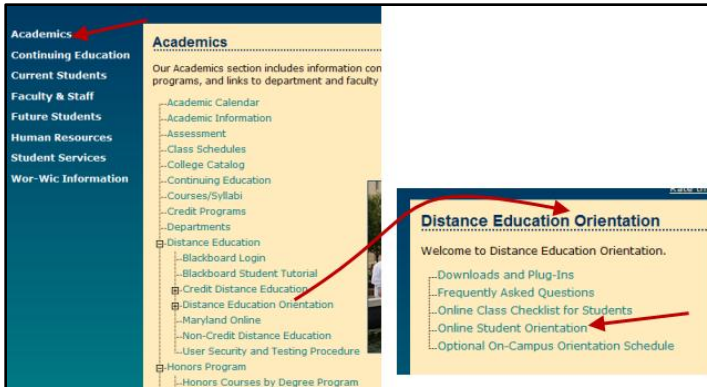

New Online Students – Distance Education Orientation

If you are new to online learning, it is highly recommended that you attend one of the optional on-campus Distance Education Orientation sessions for first time online students. Alternatively you can review the Distance Education Online orientation and the Blackboard Student Tutorial at:

- <http://www.worwic.edu/Academics/DistanceEducation/OnlineOrientation/Introduction.aspx> (Go to www.worwic.edu → click Academic → click Distance Education Orientation → and click Online Student Orientation)

- <http://www.worwic.edu/Academics/DistanceEducation/StudentTutorial/> (Go to www.worwic.edu → click Academic → click Blackboard Student Tutorial)